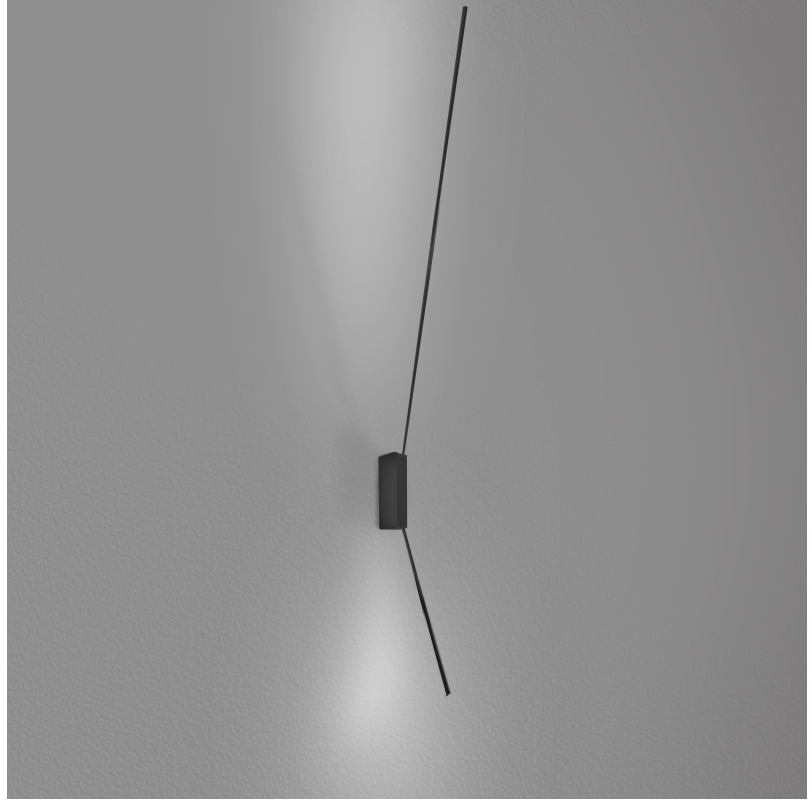

SPILLO 2 ROD SURFACE

D42047- -

base number
Color   Temperature   Finish   Options

1. To build a product code in our configurator select the specify button on the base model # product page
2. To build a manual product code on this datasheet choose from the options listed below in blue font and add the suffix to the base model #

GENERAL

Series: Spillo
Subseries: Spillo 2 Rod
Brand: Icone
Division: Design
Mounting Type: Surface
Mounting Location: Wall
Subcategory: Ambient

PHYSICAL

Shape: Rectangle
Width (mm): 32
Width (in): 1 ¼
Height (mm): 1390
Height (in): 54 ¾
Extension (mm): 860
Extension (in): 33 ⅞
Light Distribution: Direct / Indirect
Fixture Finish: WHI / WHC / BLK / BGD
Fixture Material: Brass

ELECTRICAL

Lamp Type: LED
Total Output Wattage (W): 15.36
Dimming: 0-10V Dimming
Driver Included: Yes
Driver Location: Integrated
Driver Type: Constant Current - 120Vac - non-dimming
Driver Class: Class 2
Input Voltage (V): 120 - 277
Output Voltage (V): 12
Upon Request: (Not included - see components) Remote: 0-10Vdc dimming / 277Vac

LED

Color Temperature (°K): 2700 / 3000
Nominal Lumen (lm): 1320
CRI: >90 CRI
Lamp Life (hrs): 50000

OPTICAL

Adjustability: Tilt 90°

RATINGS AND CERTIFICATIONS

Certified By: Certified for North American Standards
IP rating: IP20

PROJECT	_____
TYPE	_____
SPECIFIER	_____
QUANTITY	_____
DATE	_____