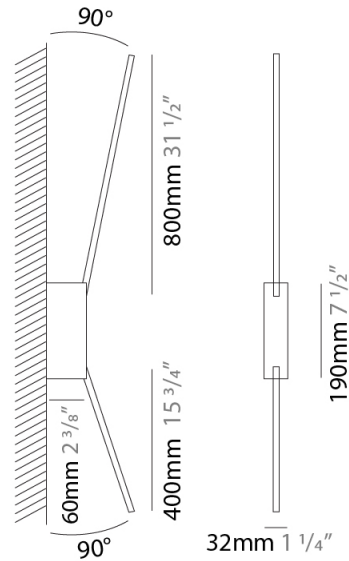

SPILLO 2 ROD SURFACE

D42047- -

base number
Color   Temperature   Finish   Options

1. To build a product code in our configurator select the specify button on the base model # product page
2. To build a manual product code on this datasheet choose from the options listed below in blue font and add the suffix to the base model #

GENERAL

Series: Spillo
Subseries: Spillo 2 Rod
Brand: Icone
Division: Design
Mounting Type: Surface
Mounting Location: Wall
Subcategory: Ambient

PHYSICAL

Shape: Rectangle
Width (mm): 32
Width (in): 1 ¼
Height (mm): 1390
Height (in): 54 ¾
Extension (mm): 860
Extension (in): 33 ⅞
Light Distribution: Direct / Indirect
Fixture Finish: WHI / WHC / BLK / BGD
Fixture Material: Brass

ELECTRICAL

Lamp Type: LED
Total Output Wattage (W): 15.36
Dimming: 0-10V Dimming
Driver Included: Yes
Driver Location: Integrated
Driver Type: Constant Current - 120Vac - non-dimming
Driver Class: Class 2
Input Voltage (V): 120 - 277
Output Voltage (V): 12
Upon Request: (Not included - see components) Remote: 0-10Vdc dimming / 277Vac

LED

Color Temperature (°K): 2700 / 3000
Nominal Lumen (lm): 1320
CRI: >90 CRI
Lamp Life (hrs): 50000

OPTICAL

Adjustability: Tilt 90°

RATINGS AND CERTIFICATIONS

Certified By: Certified for North American Standards
IP rating: IP20

PROJECT	_____
TYPE	_____
SPECIFIER	_____
QUANTITY	_____
DATE	_____