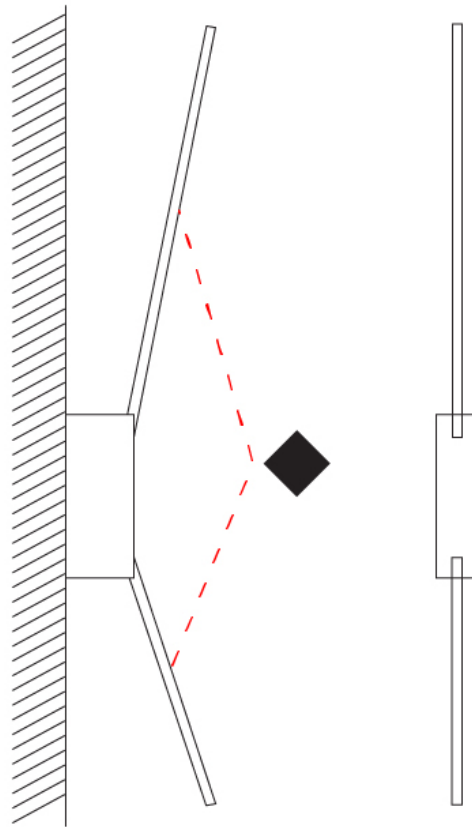

SPILLO 2 ROD SURFACE

D42047- -

base number
 Color Temperature Finish Options

- To build a product code in our configurator select the specify button on the base model # product page
- To build a manual product code on this datasheet choose from the options listed below in blue font and add the suffix to the base model #

GENERAL

Series: Spillo
 Subseries: Spillo 2 Rod
 Brand: Icone
 Division: Design
 Mounting Type: Surface
 Mounting Location: Wall
 Subcategory: Ambient

PHYSICAL

Shape: Rectangle
 Width (mm): 32
 Width (in): 1 ¼
 Height (mm): 1390
 Height (in): 54 ¾
 Extension (mm): 860
 Extension (in): 33 ⅞
 Light Distribution: Direct / Indirect
 Fixture Finish: WHI / WHC / BLK / BGD
 Fixture Material: Brass

PROJECT	_____
TYPE	_____
SPECIFIER	_____
QUANTITY	_____
DATE	_____

SPILO 2 ROD SURFACE

D42047-

PROJECT _____

TYPE _____

SPECIFIER _____

QUANTITY _____

DATE _____

GENERAL

Series: Spillo
 Subseries: Spillo 2 Rod
 Brand: Icone
 Division: Design
 Mounting Type: Recessed
 Mounting Location: Ceiling
 Subcategory: Ambient

PHYSICAL

Shape: Rectangle
 Length (mm): 50
 Length (in): 1 ¹⁵/₁₆
 Width (mm): 1200
 Width (in): 47 ¹/₄
 Height (mm): 800
 Height (in): 31 ¹/₂
 Light Distribution: Adjustable
 Fixture Finish: WHI / BLK / CHR / BGD
 Fixture Material: Brass