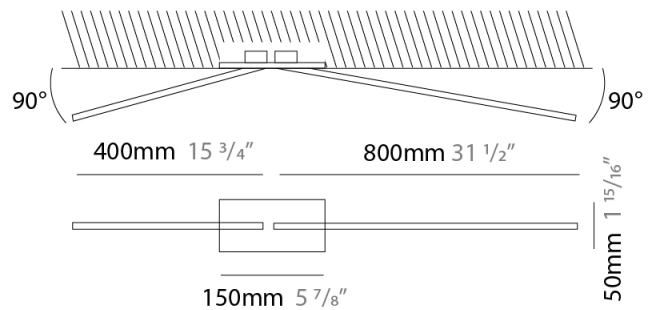

GENERAL

Series: Spillo
 Subseries: Spillo 2 Rod
 Brand: Icone
 Division: Design
 Mounting Type: Surface
 Mounting Location: Wall
 Subcategory: Ambient

PHYSICAL

Shape: Rectangle
 Width (mm): 32
 Width (in): 1 ¼
 Height (mm): 1390
 Height (in): 54 ¾
 Extension (mm): 860
 Extension (in): 33 ⅞
 Light Distribution: Direct / Indirect
 Fixture Finish: WHI / WHC / BLK / BGD
 Fixture Material: Brass

GENERAL

Series: Spillo
 Subseries: Spillo 2 Rod
 Brand: Icone
 Division: Design
 Mounting Type: Recessed
 Mounting Location: Ceiling
 Subcategory: Ambient

PHYSICAL

Shape: Rectangle
 Length (mm): 50
 Length (in): 1 ¹⁵/₁₆
 Width (mm): 1200
 Width (in): 47 ¹/₄
 Height (mm): 800
 Height (in): 31 ¹/₂
 Light Distribution: Adjustable
 Fixture Finish: WHI / BLK / CHR / BGD
 Fixture Material: Brass

LED

Color Temperature (°K): 2700 / 3000
 Nominal Lumen (lm): 1320
 CRI: >90 CRI
 Lamp Life (hrs): 50000

OPTICAL

Adjustability: Tilt 90°

RATINGS AND CERTIFICATIONS

Certified By: Certified for North American Standards
 IP rating: IP20